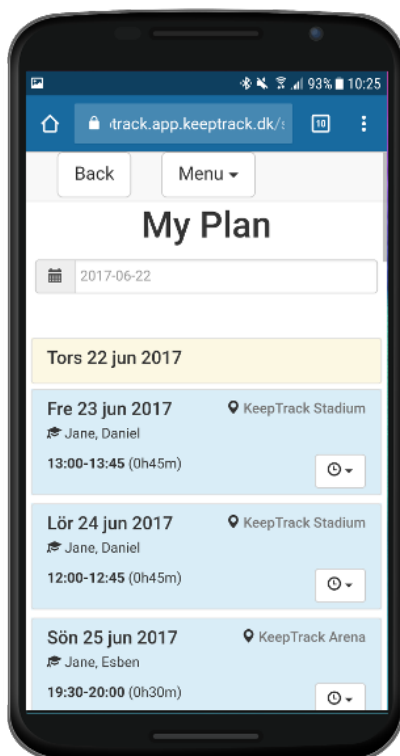

# 'My Plan'

Go to the online booking, login and choose 'My Plan'

Here you find your updated, personal schedule

Monthly overview

Daily schedule