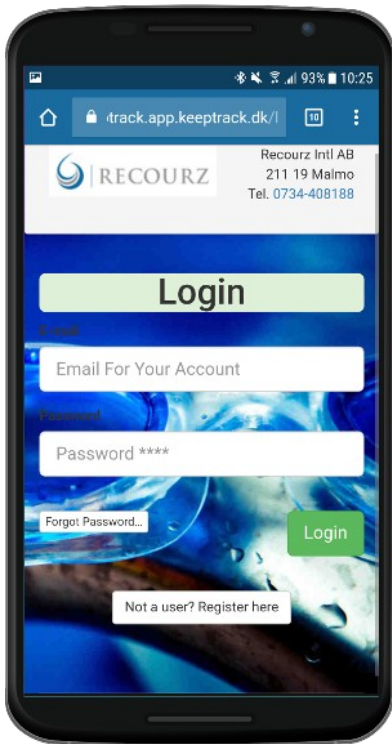

# 'My Plan'

Go to the online booking, login and choose 'My Plan'

Here you find your updated, personal schedule

Monthly overview

Daily schedule