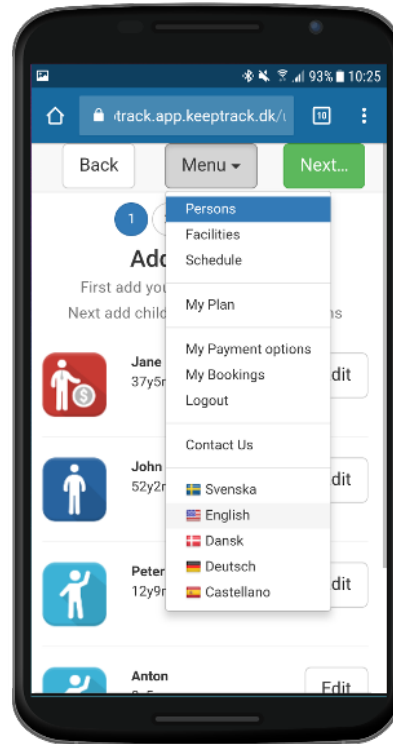

# 'My Plan'

Go to the online booking, login and choose 'My Plan'

Here you find your updated, personal schedule

Monthly overview

Daily schedule